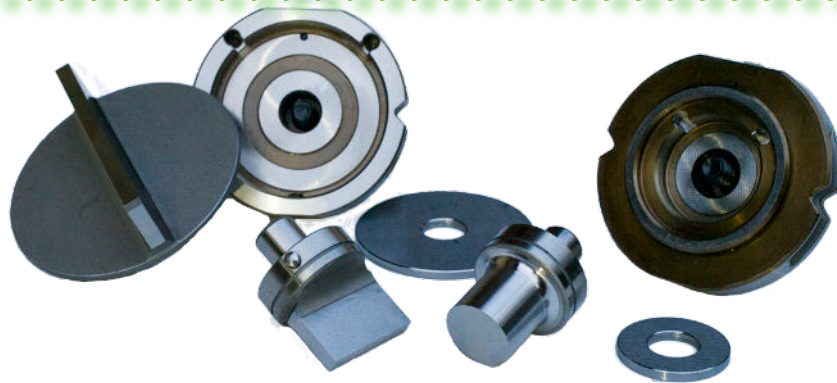

Speedylock® tools

Thick Turret & Trumpf tools- Utensili Thick Turret e Trumpf

Thick Turret
A & B Station
AirBlow style

Trumpf® style on
2.4.1 dimension
Size 40 & 76

Interchangeable insert - Insetto intercambiabile

GA-AP® Powder steel insert
Inserti in Acciaio da polveri GA-AP®

All shape are available
Tutte le figure possibili